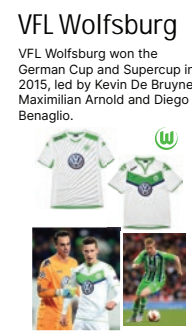

VFL Wolfsburg

VFL Wolfsburg won the German Cup and Supercup in 2015, led by Kevin De Bruyne, Maximilian Arnold and Diego Benaglio.