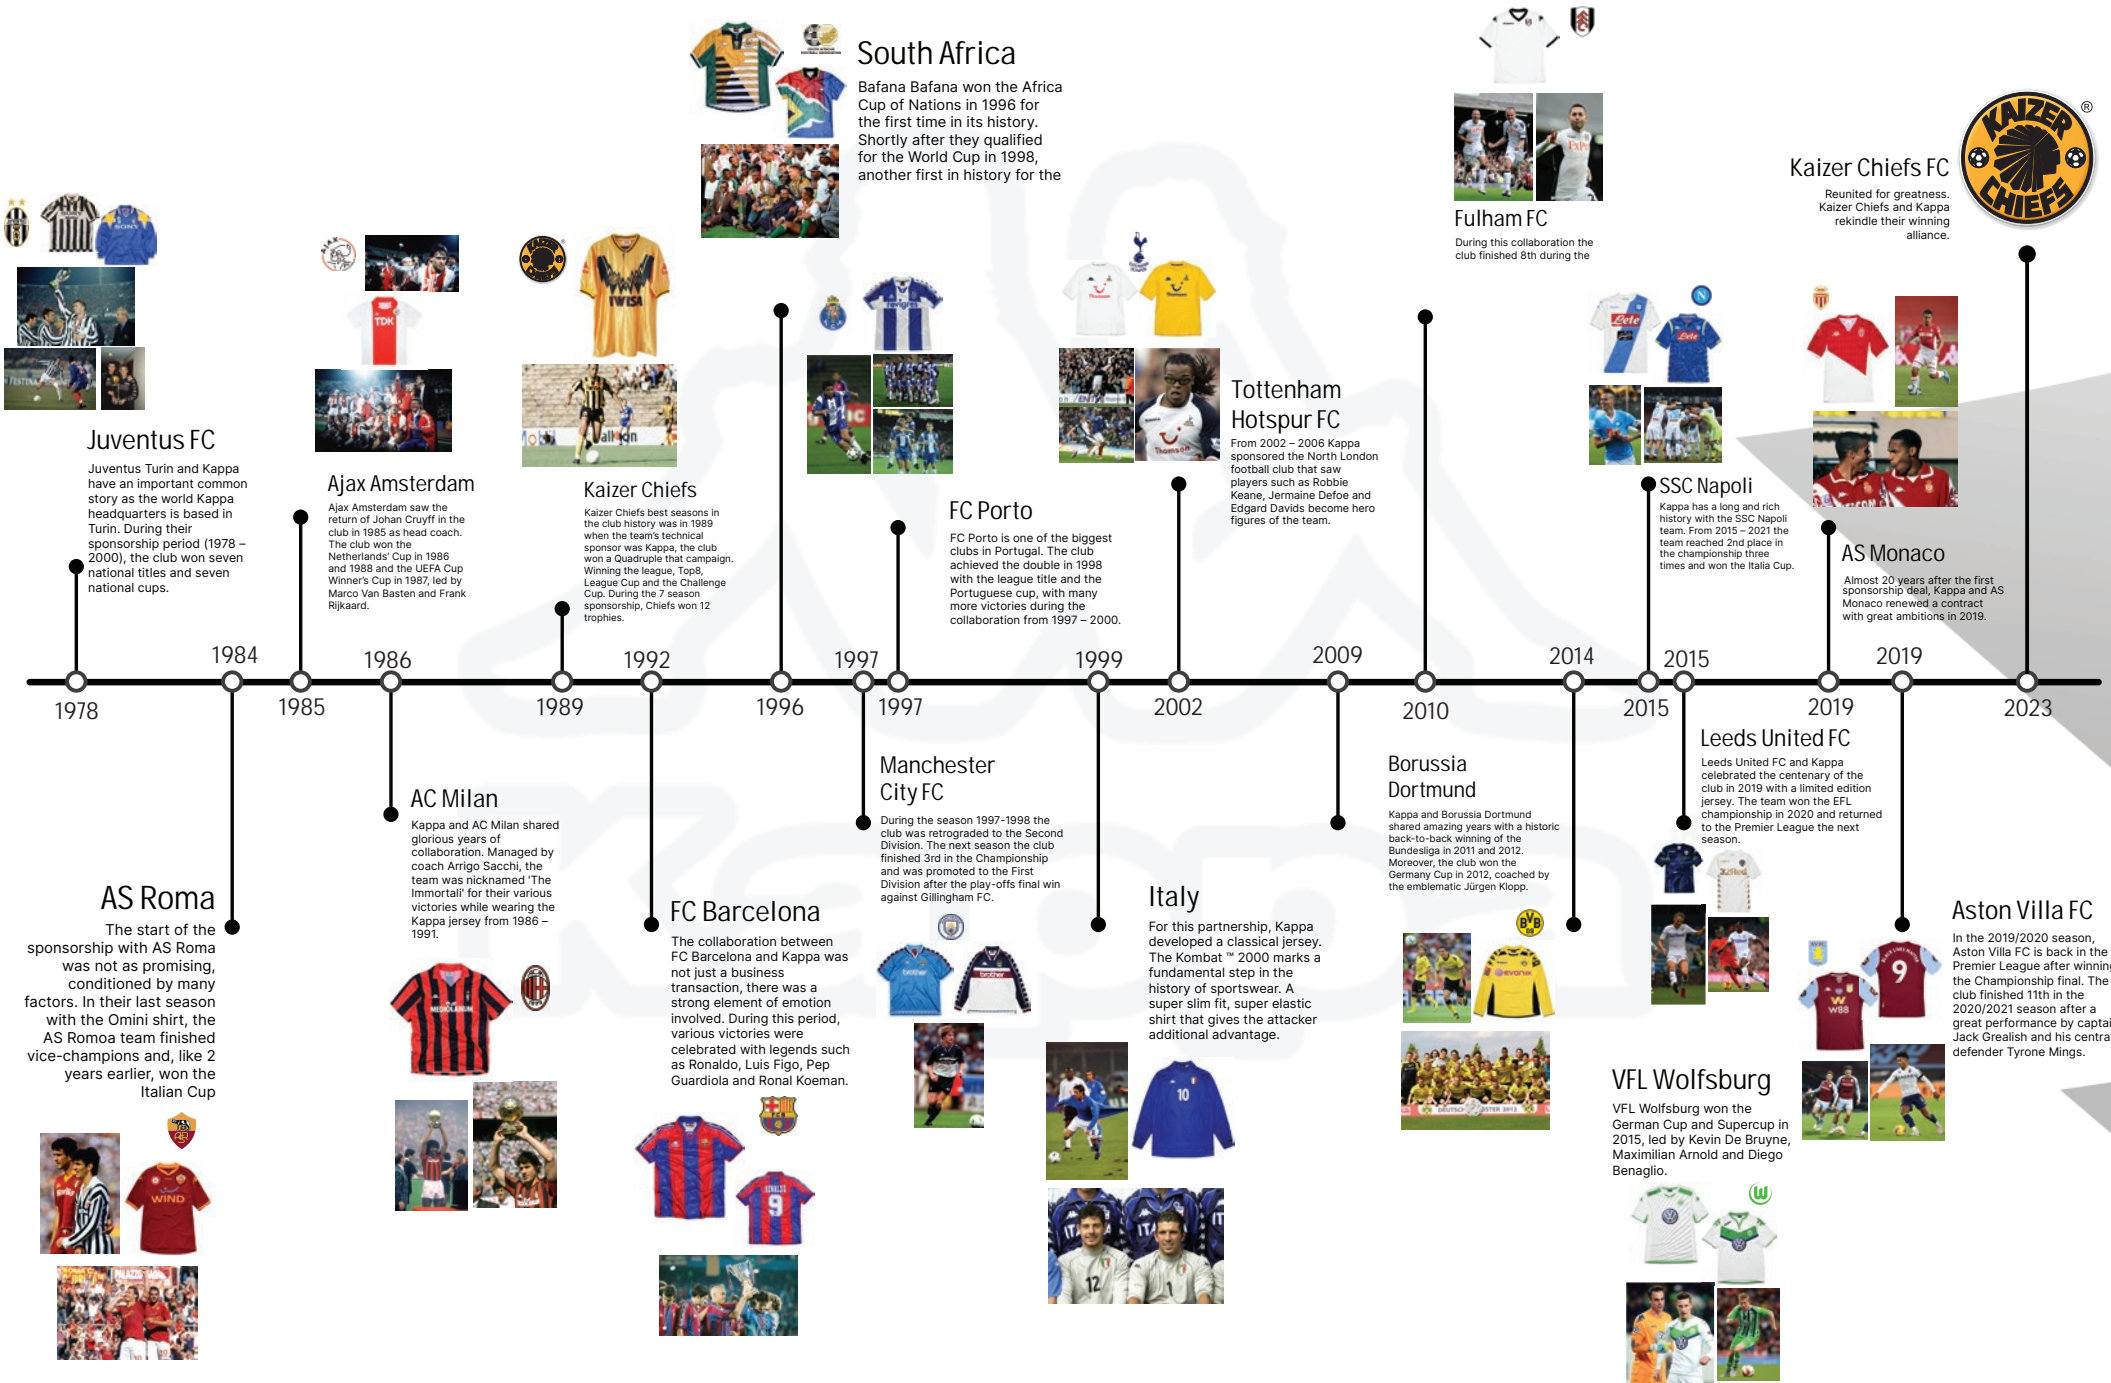

Juventus FC

AS Roma

The start of the sponsorship with AS Roma was not as promising, conditioned by many factors. In their last season with the Omini shirt, the AS Roma team finished vice-champions and, like 2 years earlier, won the Italian Cup

Ajax Amsterdam

Kaizer Chiefs

South Africa

Bafana Bafana won the Africa Cup of Nations in 1996 for the first time in its history. Shortly after they qualified for the World Cup in 1998, another first in history for the

FC Porto

FC Barcelona

The collaboration between FC Barcelona and Kappa was not just a business transaction, there was a strong element of emotion involved. During this period, various victories were celebrated with legends such as Ronaldo, Luis Figo, Pep Guardiola and Ronald Koeman.

Manchester City FC

Tottenham Hotspur FC